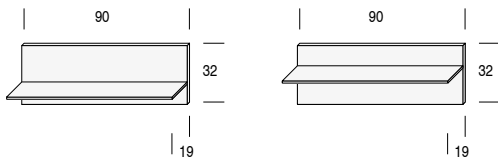

MENSOLE PADI / PADI SHELVES

Con mensola in larghezza. Reversibile. / With shelf in width. Reversible.

Con mensola DX. Reversibile. / With RH shelf. Reversible.

Con mensola SX. Reversibile. / With LH shelf. Reversible.

Con mensola in larghezza. Reversibile. / With shelf in width. Reversible.

Con mensola DX. Reversibile. / With RH shelf. Reversible.

Con mensola SX. Reversibile. / With LH shelf. Reversible.

PENSILI TERMINALI A GIORNO / *TERMINAL OPEN HANGING UNITS*