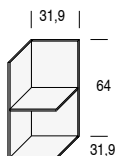

PENSILI TERMINALI A GIORNO / *TERMINAL OPEN HANGING UNITS*

Con mensola in larghezza. Reversibile. / *With shelf in width. Reversible.*

Con mensola in larghezza. Reversibile. / *With shelf in width. Reversible.*